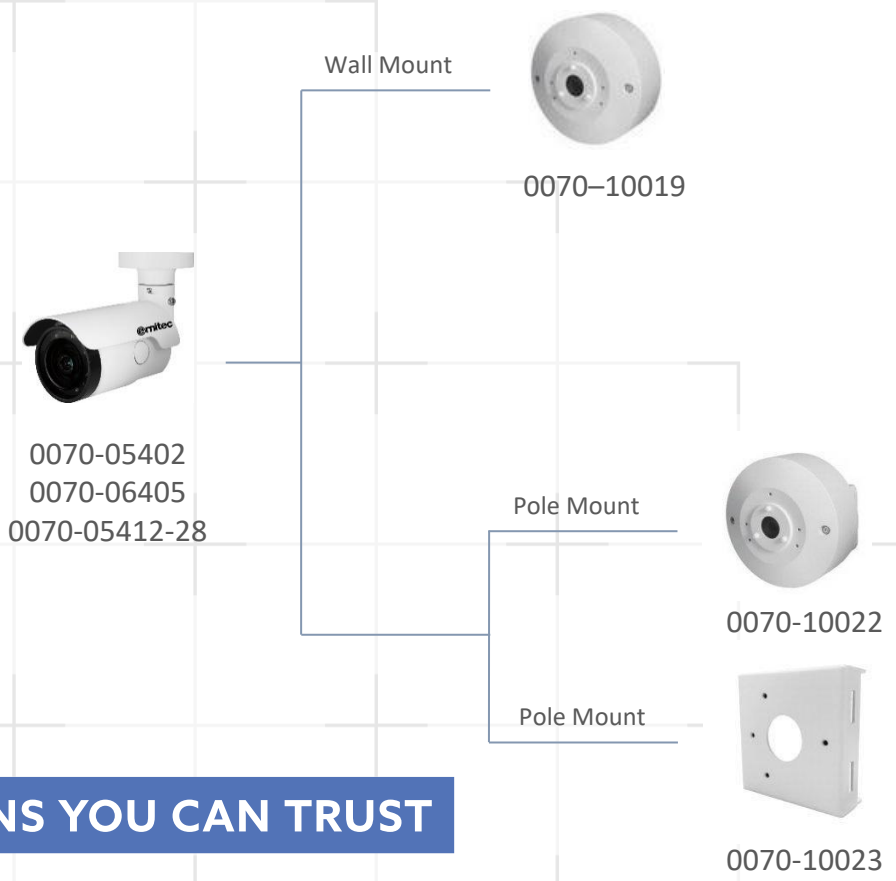

Pole mount

0070-11824

0070-11851

Corner Mount

0070-11825

SOLUTIONS YOU CAN TRUST

Halo Bullet Camera Mount

SOLUTIONS YOU CAN TRUST

Mercury Dome Camera Mount

SOLUTIONS YOU CAN TRUST

Orion PTZ Camera Mount

Wall Mount

Mini Pendant

0070-10024

Corner / Pole Mount

0070-10004