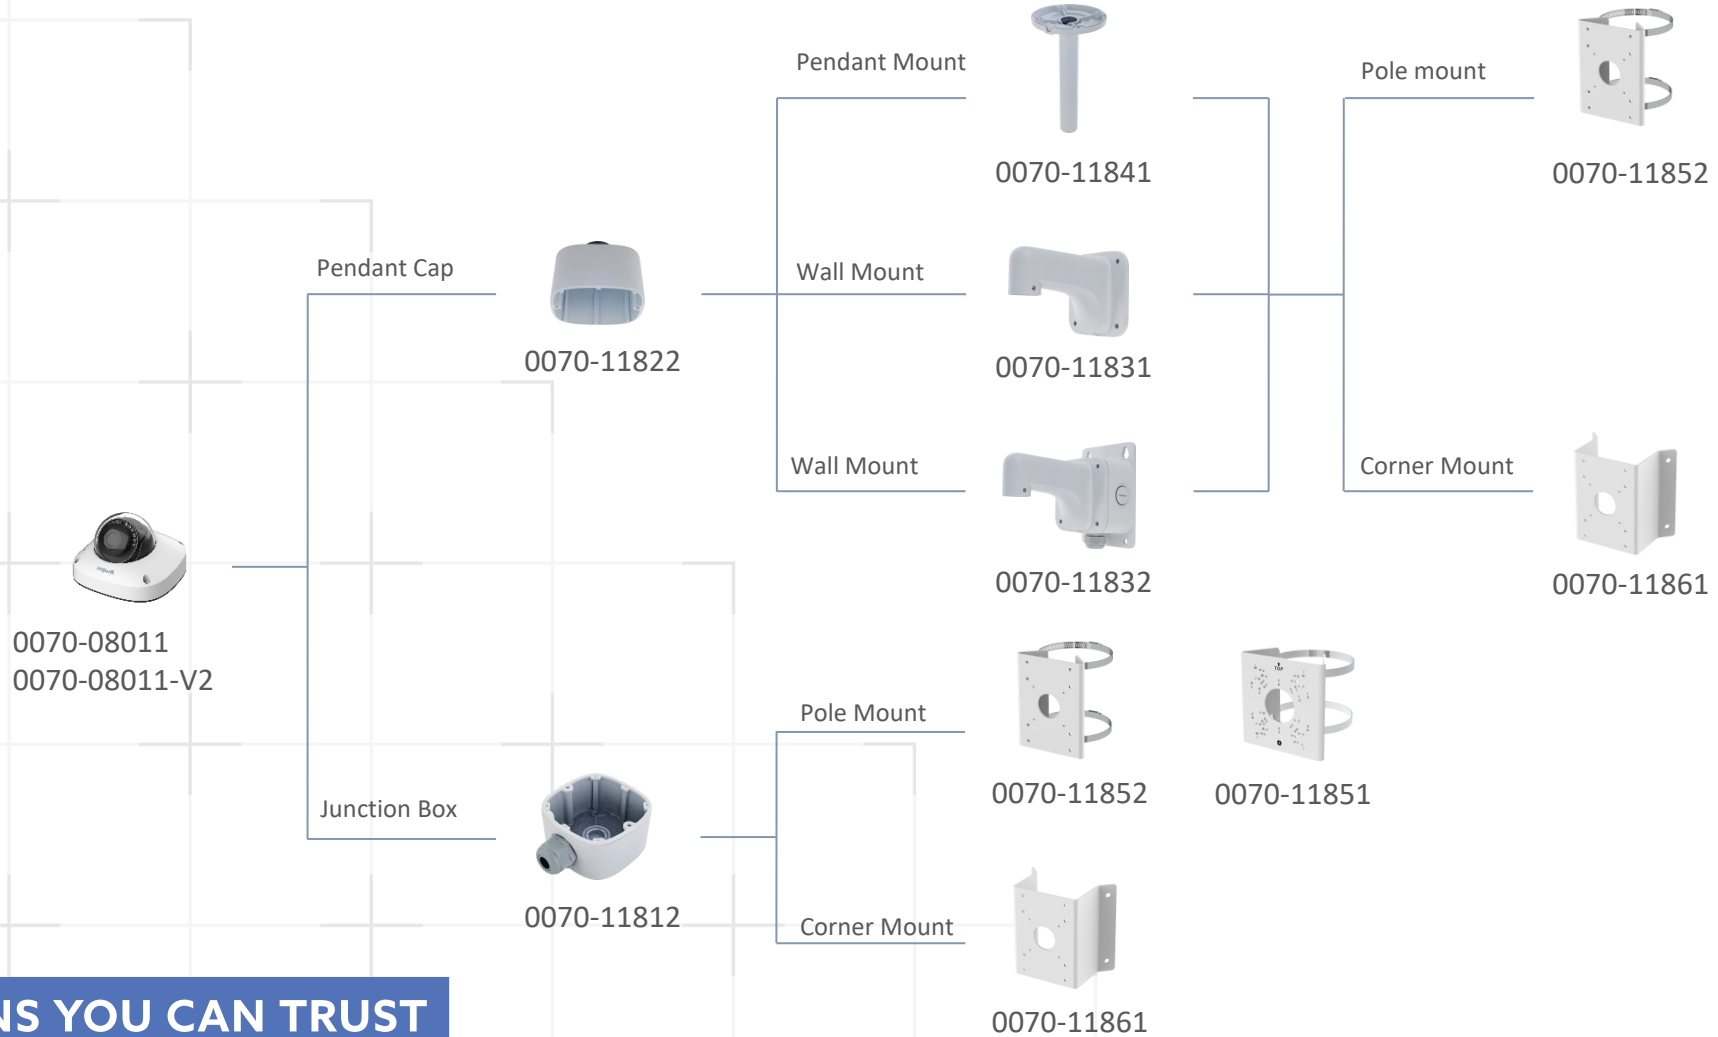

Accessories Selection Guide

v1.06

SOLUTIONS YOU CAN TRUST

Pluto Mini-Dome Camera Mount

SOLUTIONS YOU CAN TRUST

Pluto Dome Camera Mount

Pendant Cap

Pendant Mount

0070-11841

Wall Mount

0070-11831

Wall Mount

0070-11832

Pole mount

0070-11852

Corner Mount