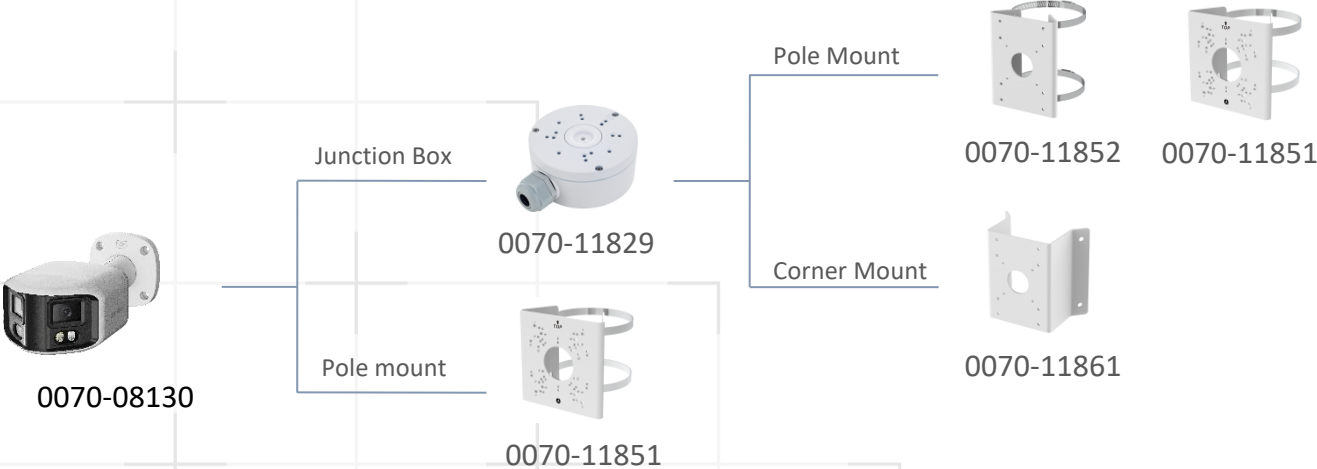

0070-11841

Wall Mount

0070-11831

Wall Mount

0070-11832

Pole mount

0070-11852

Corner Mount

0070-11861

SOLUTIONS YOU CAN TRUST

Deimos Bullet Camera Mount

SOLUTIONS YOU CAN TRUST

Deimos Bullet Camera Mount

0070-08118

0070-08111
0070-08214
0070-08215
0070-08011-V2

Junction Box