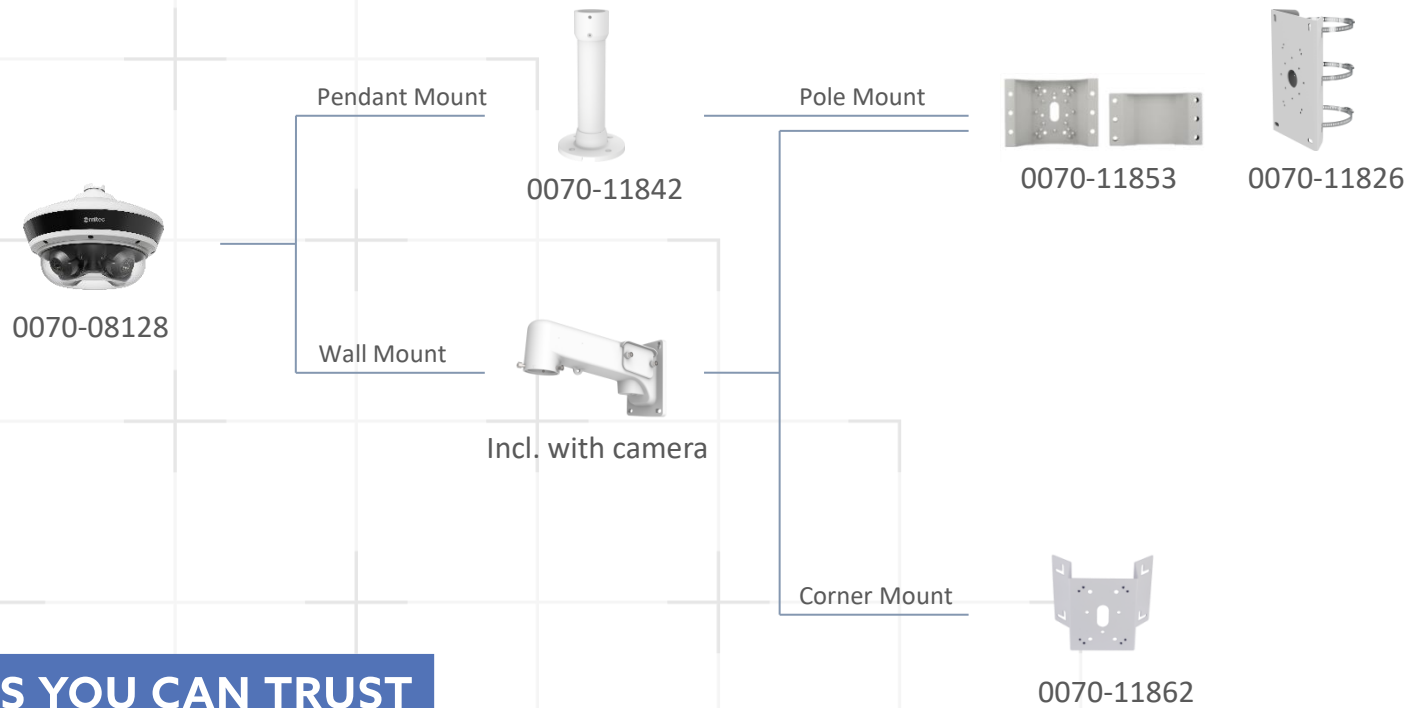

0070-11861

Pole mount

0070-11852

Corner Mount

0070-11861

0070-11851

SOLUTIONS YOU CAN TRUST

Saturn Panoramic Camera Mount