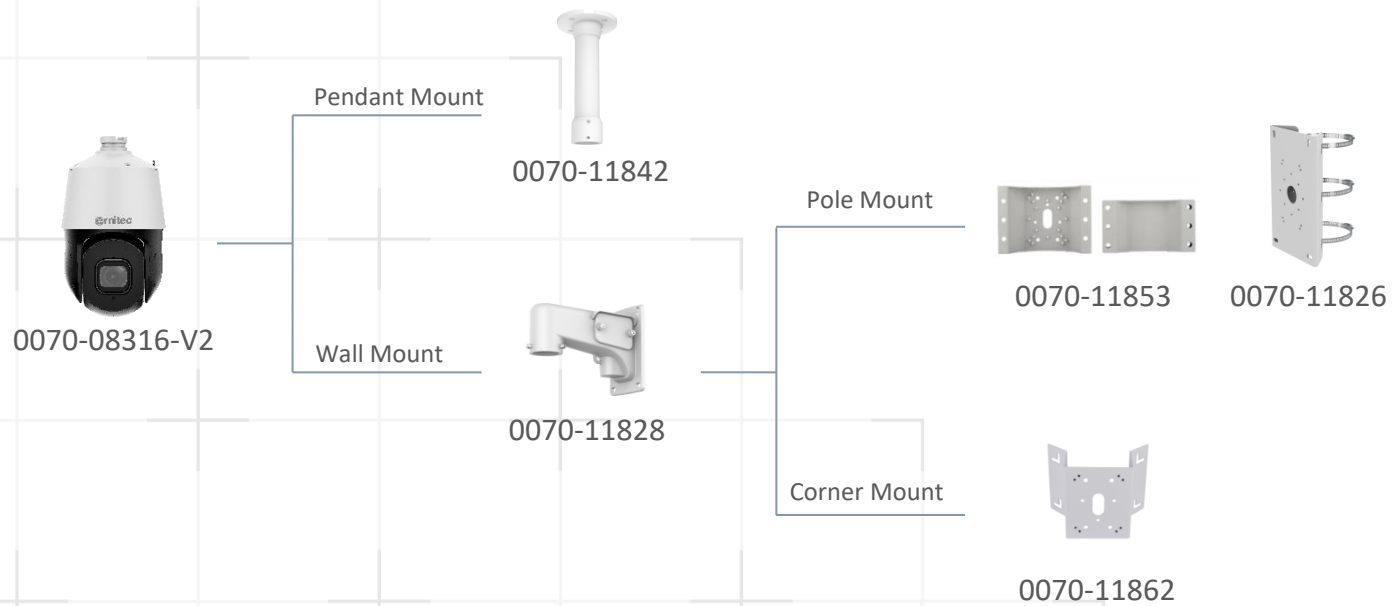

0070-11861

Pole mount

0070-11852

Corner Mount

0070-11861

SOLUTIONS YOU CAN TRUST

Jupiter PTZ Camera Mount

SOLUTIONS YOU CAN TRUST