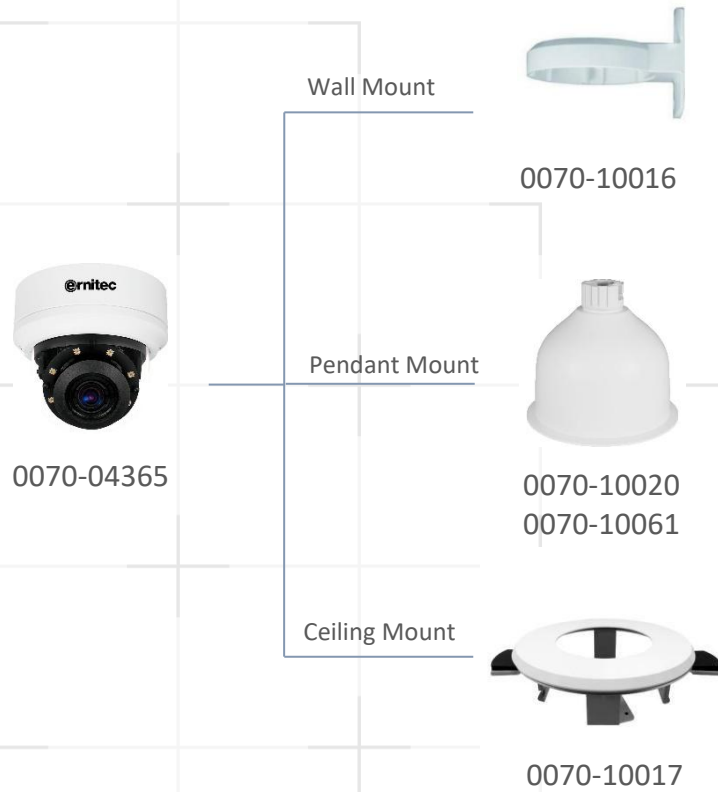

Pole mount

0070-11824

0070-11851

Corner Mount

0070-11825

SOLUTIONS YOU CAN TRUST

Halo Bullet Camera Mount

SOLUTIONS YOU CAN TRUST

Mercury Dome Camera Mount

SOLUTIONS YOU CAN TRUST

Orion PTZ Camera Mount

Wall Mount

Mini Pendant

0070-10024

Corner / Pole Mount

0070-10004